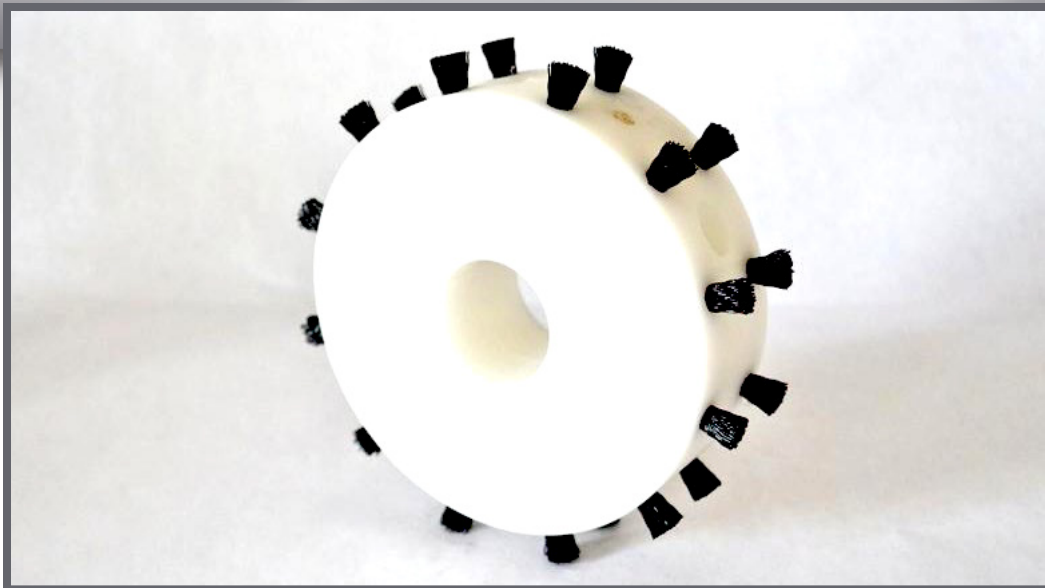

CHIP REMOVAL BRUSH

for use with Scheffer + Global Web Finishing Rotary Cutters

Features

- Durable white delrin split core (two part) body.
- Black nylon heavy duty bristles.
- Compare to Scheffer part# C15286.

Dimensions

- 4.375" OD
- 1.250" ID (bore)
- 1.50" width
- 0.375" bristle height

SCRB-001

*Call or Email for
Pricing*

CALL (815) 609-5544 or EMAIL parts@waltpowleyinline.com

to order or to request a quote

All items are stocked and available for immediate shipment