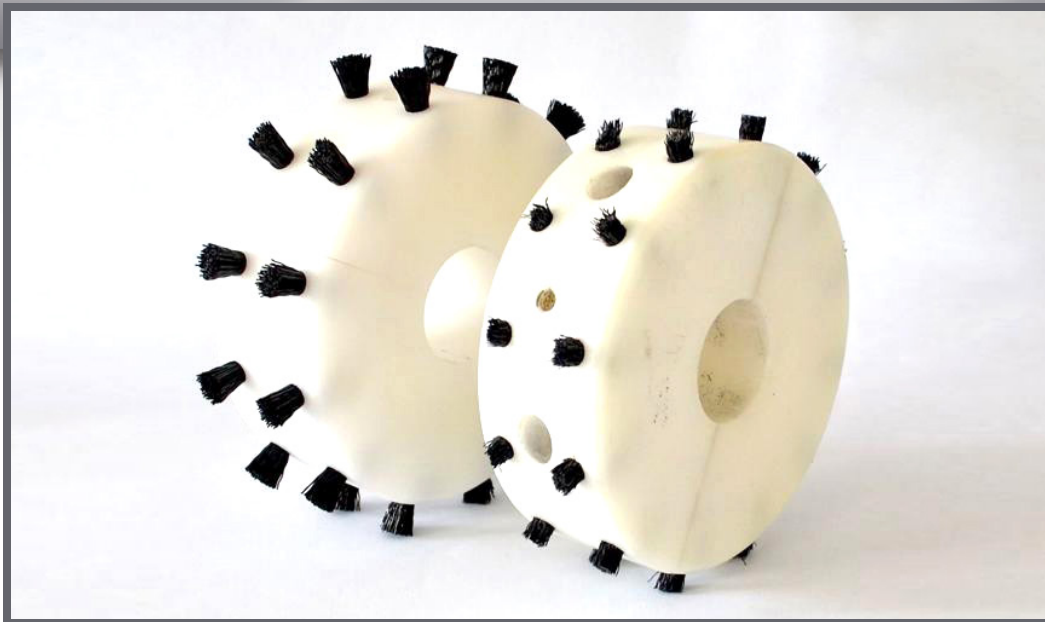

# CHIP REMOVAL BRUSH—REBRISTLE SERVICE

*for use with Scheffer + Global Web Finishing Rotary Cutters*

## Chip Removal Brush – Rebristle Service

Ship your existing worn chip removal brushes to Walt Powley Inline, Inc. and our rebristle service will remove and replace all old brush bristles with new heavy duty black nylon bristles.

- Allows reuse of chip removal brush.
- New black nylon heavy duty bristles – .375" high.

**CALL (815) 609-5544**

to order or to request a quote

*All items are stocked and available for immediate shipment*