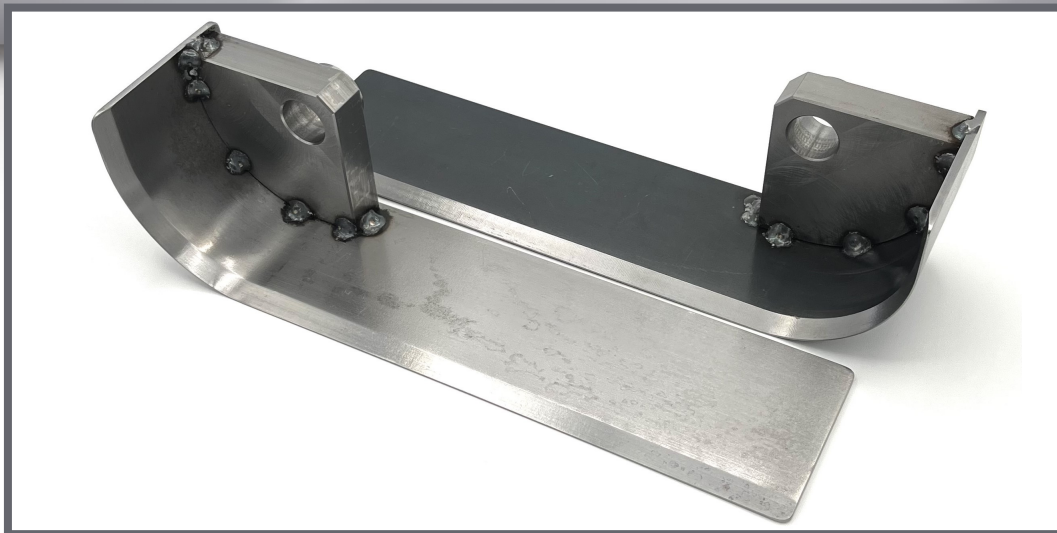

PLOW SHOES

for use with Scheffer + Global Web Finishing plow folding equipment

Plow Shoes

- Best used when plow folding light weight or single thickness paper.
- Precision machined and assembled from steel to meet or exceed OEM specifications.
- Custom manufactured left or right handed to customer specified widths and lengths.
- Fits .750" diameter mounting shafts.

SPS-875

*Call or Email for
Pricing*

*Custom plow shoe widths and
lengths can be manufactured
upon request.*

CALL (815) 609-5544 or EMAIL parts@waltpowleyinline.com

to order or to request a quote

All items are stocked and available for immediate shipment