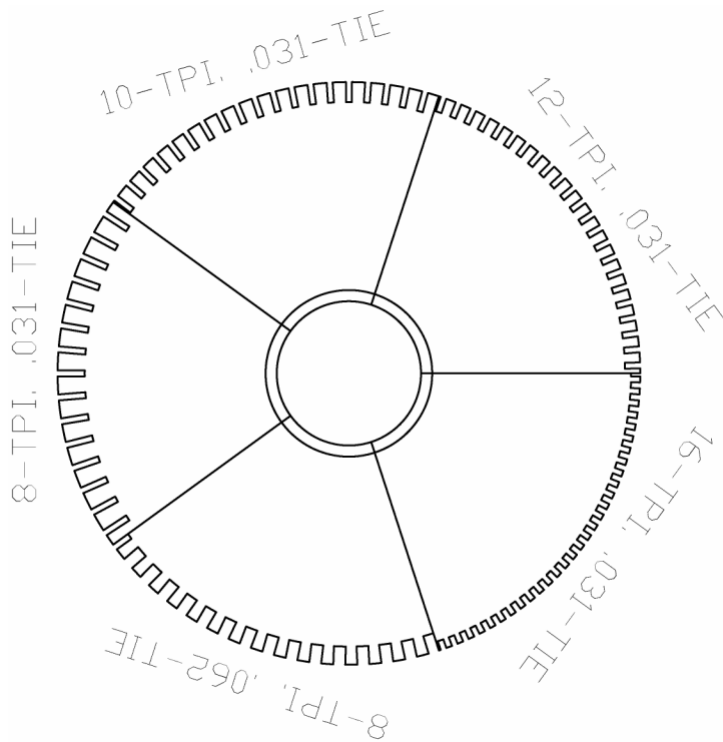

Walt Powley Inline, Inc.

Over 500 Pressroom Products
in Stock - Call for Catalog!

Perf Wheels - Scale Drawing

3.03" (76.96mm) OD

Perf Wheels - Scale Drawing

2.50" (63.56mm) OD

Walt Powley Inline, Inc.
12006 Spaulding School Drive - Unit #105
Plainfield, IL 60585
USA