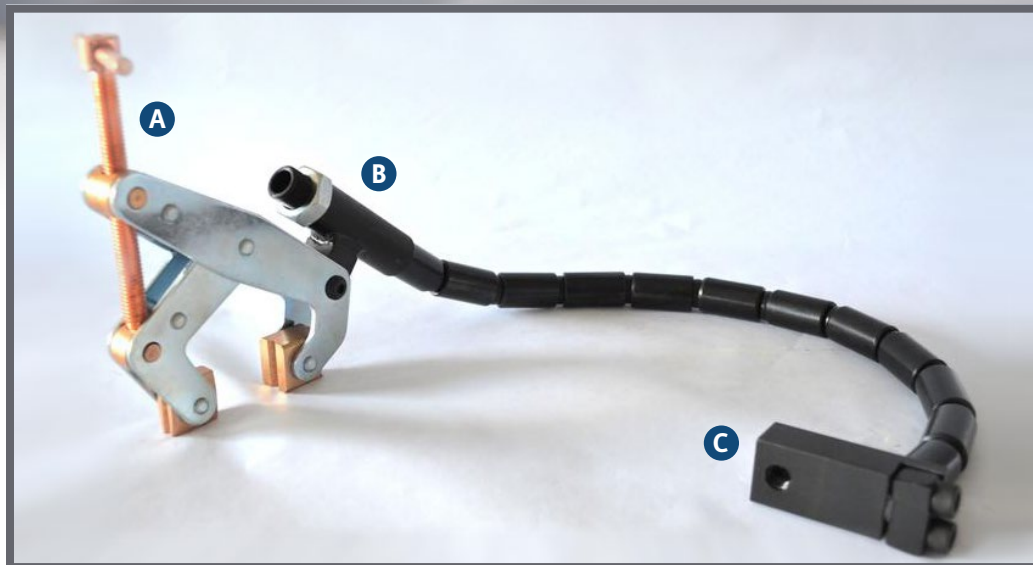

TRADITIONAL GOOSENECK

for use with general inline plow folding + web/ribbon support

22" Long | GN-22T-01

*Call or Email
for Pricing*

24" Long | GN-24T-02

*Call or Email
for Pricing*

27" Long | GN-27T-03

*Call or Email
for Pricing*

Traditional Style Gooseneck

- 3" Kant twist mounting clamp **A**
- 15/16" hex nut controls gooseneck cable tension **B**
- Block-end mounting allows for the use of 3/8" - 16 threaded end plow brushes and banana rollers **C**
- Manufactured in lengths of 22", 24" and 27"

3" Kant Twist Mounting Clamp

Standard 3" T-handle replacement mounting clamp for ToolLess and traditional style goosenecks.

- Rugged construction
- Ideal for mounting on side frames or cross bars
- Opens to 3" and closes completely

22" Long | GNC-22-04

*Call or Email
for Pricing*

24" Long | GNC-24-02

*Call or Email
for Pricing*

27" Long | GNC-27-03

*Call or Email
for Pricing*

Comfort Grip

- Fits tightly over T-handle of standard 3" mounting clamp
- Made from high quality, durable plastic
- Provides a comfortable grip for ease of use
- Allows operator to apply maximum clamping pressure without use of tools