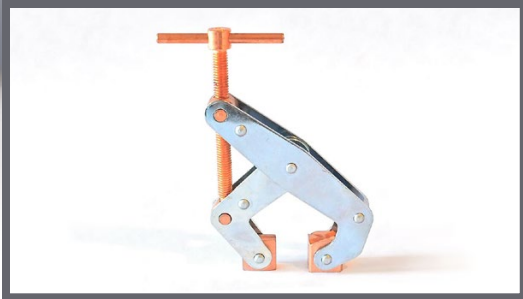

Traditional Style Gooseneck

- 3" Kant twist mounting clamp **A**
- 15/16" hex nut controls gooseneck cable tension **B**
- Block-end mounting allows for the use of 3/8" - 16 threaded end plow brushes and banana rollers **C**
- Manufactured in lengths of 22", 24" and 27"

← Block-end mounting allows for the use of 3/8" - 16 threaded end plow brushes and banana rollers

CALL (815) 609-5544 or EMAIL parts@waltpowleyinline.com

to order or to request a quote

All items are stocked and available for immediate shipment

3" Kant Twist Mounting Clamp

Standard 3" T-handle replacement mounting clamp for ToolLess and traditional style goosenecks.

- Rugged construction
- Ideal for mounting on side frames or cross bars
- Opens to 3" and closes completely

22" Long | GNC-22-04

*Call or Email
for Pricing*

24" Long | GNC-24-02

*Call or Email
for Pricing*

27" Long | GNC-27-03

*Call or Email
for Pricing*

Comfort Grip

- Fits tightly over T-handle of standard 3" mounting clamp
- Made from high quality, durable plastic
- Provides a comfortable grip for ease of use
- Allows operator to apply maximum clamping pressure without use of tools