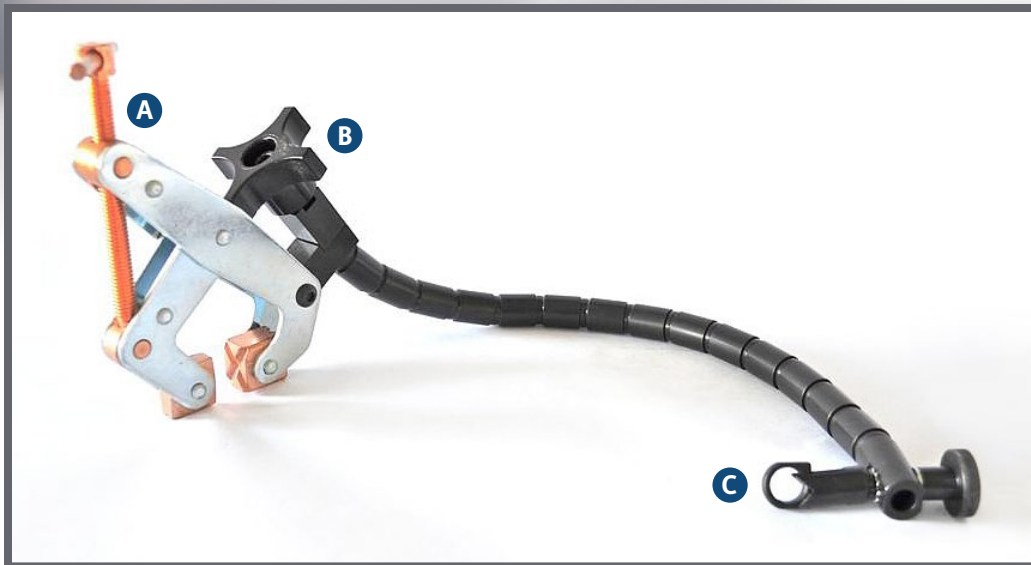

TOOLLESS GOOSENECK

for use with general inline plow folding + web/ribbon support

Turn clockwise to close and
tighten mounting clamp

ToolLess Gooseneck — 18" Long

Walt Powley Inline's exclusive and improved gooseneck design.

- Easy clamp for changing gooseneck accessories—*NO tools required for use*
- Single piece ball and spacer assembly
- 3" Kant Twist mounting clamp **A**
- Simple hand knob controls gooseneck tension—prevents over tightening and cable breakage **B**
- Simple hand knob opens and closes mounting clamp for using / changing out plow brushes, banana rollers, glue needles, etc. **C**

WaltPowleyInLineInc.com

REPLACEMENT PARTS FOR TOOLLESS GOOSENECK

3" Kant Twist Mounting Clamp

Standard 3" T-Handle replacement mounting clamp for ToolLess and traditional style goosenecks.

- Rugged construction
- Ideal for mounting on side frames or cross bars
- Opens to 3" and closes completely

- Fits tightly over T-Handle of standard 3" mounting clamp
- Made from high quality, durable plastic
- Provides a comfortable grip for ease of use
- Allows operator to apply maximum clamping pressure without use of tools