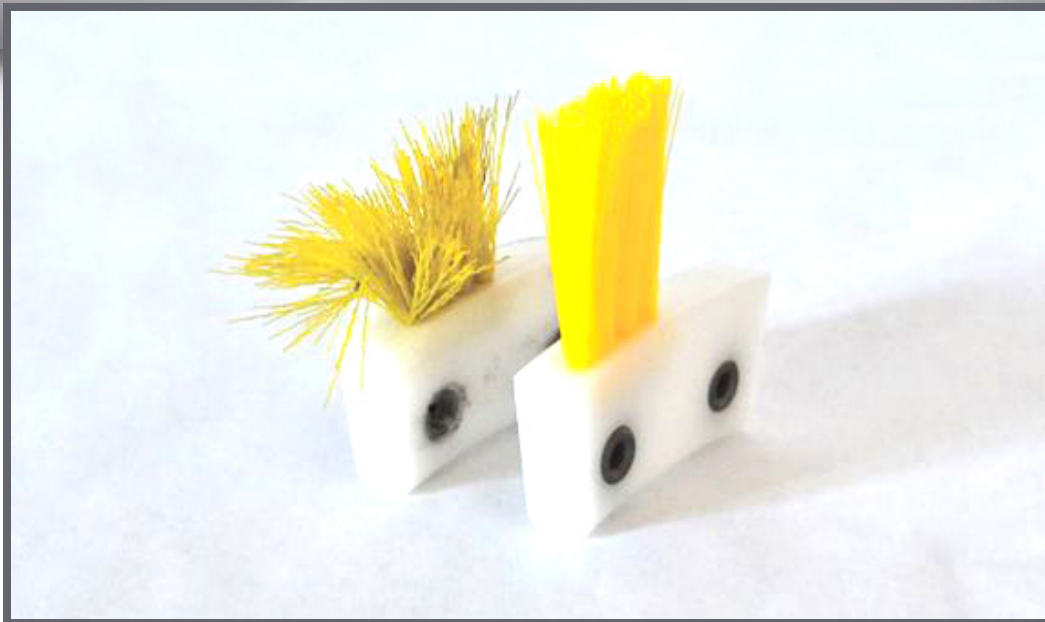

# KICKER WHEEL BRUSH—REBRISTLE SERVICE

*for use with Scheffer rotary cutters with T.E.D. delivery tables*

## Kicker Wheel Brush — Rebristle Service

Ship your existing worn kicker wheel brushes to us and our rebristle service will remove and replace all old brush bristles with new yellow nylon bristles.

- Allows reuse of kicker wheel brushes.
- New yellow nylon bristles.