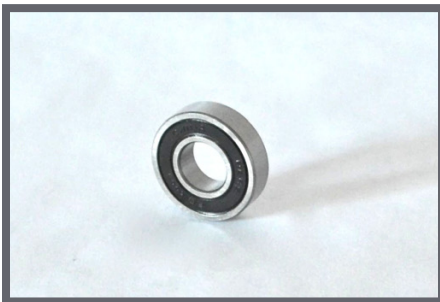

SKATE WHEEL DELIVERY REPLACEMENT PARTS

for use with Baldwin / Versa Tech / ILF rotary cutters with skate delivery tables

BSW-001

*Call or Email
for Pricing*

Skate Wheel

- Standard replacement skate wheel.
- Manufactured from a durable non-marking polyurethane.
- Compare to Baldwin part# M109B132.

BSS-002

*Call or Email
for Pricing*

Skate Wheel Stud

- Standard replacement skate wheel stud.
- Compare to Baldwin part# M109B133.

WALT POWLEY INLINE, INC.

12006 Spaulding School Drive ■ Unit 105
Plainfield ■ IL ■ 60585 ■ USA
phone (815) 609-5544
parts@waltpowleyinline.com

BSBS-004

*Call or Email
for Pricing*

Bearing Spacer – Large

- Standard replacement large bearing spacer.
- Compare to Baldwin part# M103A614.

BSBS-003

*Call or Email
for Pricing*

Bearing Spacer – Small

- Standard replacement small bearing spacer.
- Compare to Baldwin part# M109A134.

BR8-002

*Call or Email
for Pricing*

Large Bearing

- Standard replacement large bearing.
- For outfeed skate wheel.
- Compare to Baldwin part# P240-1067-00.

BR4-001

*Call or Email
for Pricing*

Small Bearing

- Standard replacement small bearing
- Inserted into skate wheel.
- Compare to Baldwin part# P240-1338-00.