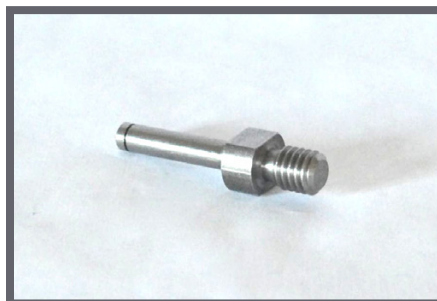

SKATE WHEEL DELIVERY REPLACEMENT PARTS

for use with Baldwin / Versa Tech / ILF rotary cutters with skate delivery tables

BSW-001

*Call or Email
for Pricing*

Skate Wheel

- Standard replacement skate wheel.
- Manufactured from a durable non-marking polyurethane.
- Compare to Baldwin part# M109B132.

SR-775

*Call or Email
for Pricing*

Skate O-Ring Polycord – 7.75

- Standard replacement 7.75 skate o-ring polycord, green color.
- Manufactured from a durable non-marking polyurethane.
- Compare to Baldwin part# M103A695.

SR-950

*Call or Email
for Pricing*

Skate O-Ring Polycord – 9.50

- Standard replacement 9.50 skate o-ring polycord, green color.
- Manufactured from a durable non-marking polyurethane.
- Compare to Baldwin part# M103A69-01.

BSS-002

*Call or Email
for Pricing*

Skate Wheel Stud

- Standard replacement skate wheel stud.
- Compare to Baldwin part# M109B133.

WALT POWLEY INLINE, INC.

12006 Spaulding School Drive ■ Unit 105
Plainfield ■ IL ■ 60585 ■ USA
phone (815) 609-5544
parts@waltpowleyinline.com